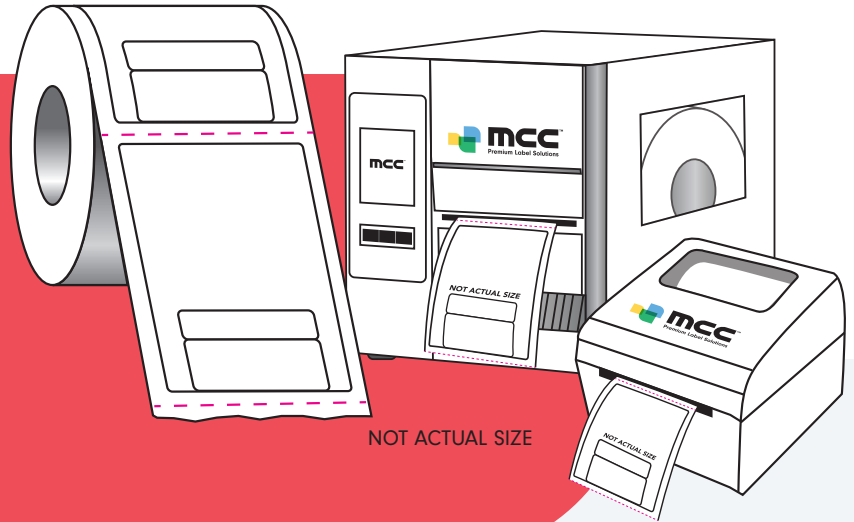

CP THERM25, CP THERM76

Label Order Form 2026

Premium Top Coated Label features:

- » 101mm x 149mm
- » 25mm or 76mm core
- » Blank, white direct thermal
- » Permanent adhesive
- » Glassine liner
- » Narrow edge leading
- » Roll direction 9
- » Perfed between each label

We also sell and repair a range thermal printers so if find yourself with any printer trouble, give our technicians a call: **0800 865 223**

Please complete the order form below and send it to thehubalbany@mcclabel.com

ORDER FORM

labels are priced per roll, excluding freight & GST

Company Name: _____ Date: _____ Phone: _____

Contact Name: _____ Email: _____

Invoice Address: _____ Purchase Order: _____

Delivery Address: _____