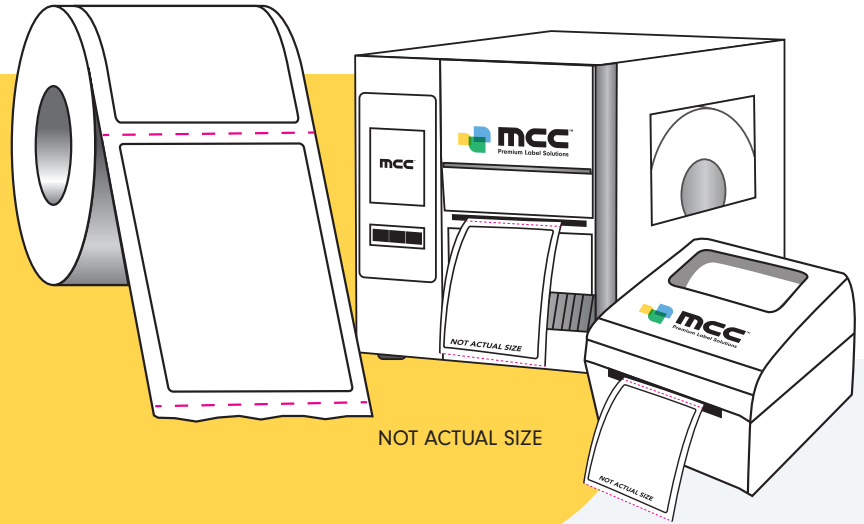

# CPTKT38ND, CPTKT76ND – No Face cuts

## Label Order Form 2026

**Premium Top Coated Label features:**

- » 100mm x 174mm
- » 38mm or 76mm core
- » Blank, white direct thermal
- » Permanent adhesive
- » Glassine liner
- » Narrow edge leading
- » Roll direction 9
- » Perfed between each label