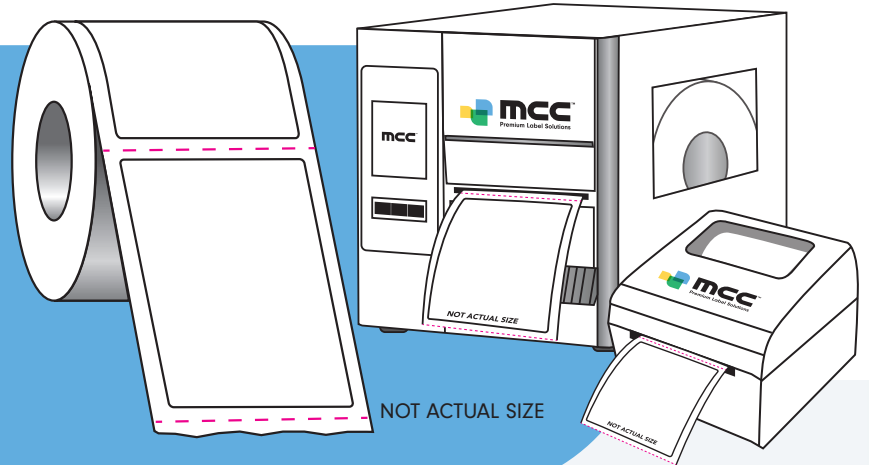

## For Mainfreight and Mainfreight customers only

**Premium Top Coated Label features:**

- » 101mm x 149mm
- » Blank, white direct thermal
- » Permanent adhesive
- » Glassine liner
- » Narrow edge leading
- » Roll direction 9
- » Perfed between each label