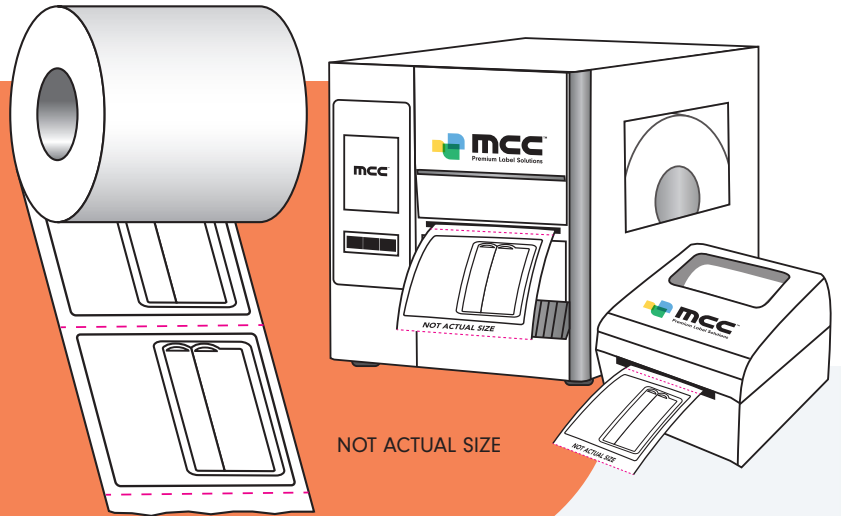

## Label Order Form 2024

### Premium Top Coated Label features:

- » 110mm x 120mm
- » 42mm or 76mm core
- » Blank, white direct thermal
- » Permanent adhesive
- » Glassine liner
- » Narrow edge leading
- » Roll direction 10
- » Perfed between each label