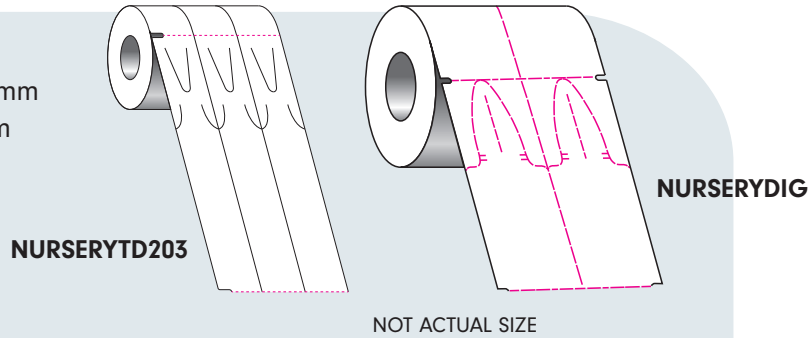

Nursery Labels and Tags Order Form 2024

Nursery Label features:

- » **NURSERYTD203** Size: 34mm x 203mm
- » **NURSERYDIG** Size: 51mm x 133mm
- » 76mm core
- » Blank, thermal transfer
- » Twig tags ideal for outdoors
- » Matt white, durable
- » Synthetic stock
- » Roll direction 9

Nursery Label features:

- » **NURSERYLABEL** Size: 90mm x 35mm
- » **NURSERY01** Size: 51mm x 24mm
- » 76mm core
- » Blank, thermal transfer
- » Labels ideal for outdoors
- » Matt white, durable
- » Synthetic stock
- » Roll direction 9